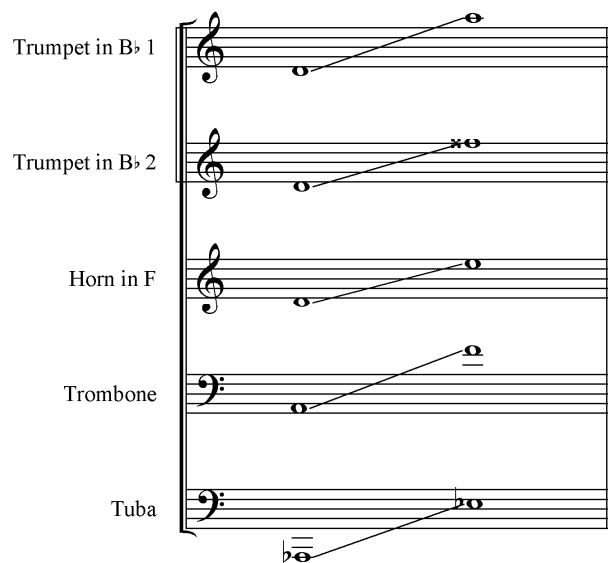

ODE TO JOY FOR BRASS QUINTET

ARR. EDDIE LEWIS

Thank you for your interest in Ode To You as arranged by Eddie Lewis. You are viewing a free sample PDF of the music which includes a range chart, one page of the score and one page of the horn part.

For any questions about this music, please visit <http://www.TigerMusicStore.com> for more details.

Duration: 2' 34"

Range Chart for Ode to Joy

Score

ODE TO JOY

for Brass Quintet

arr. Eddie Lewis

$\text{♩} = 120$